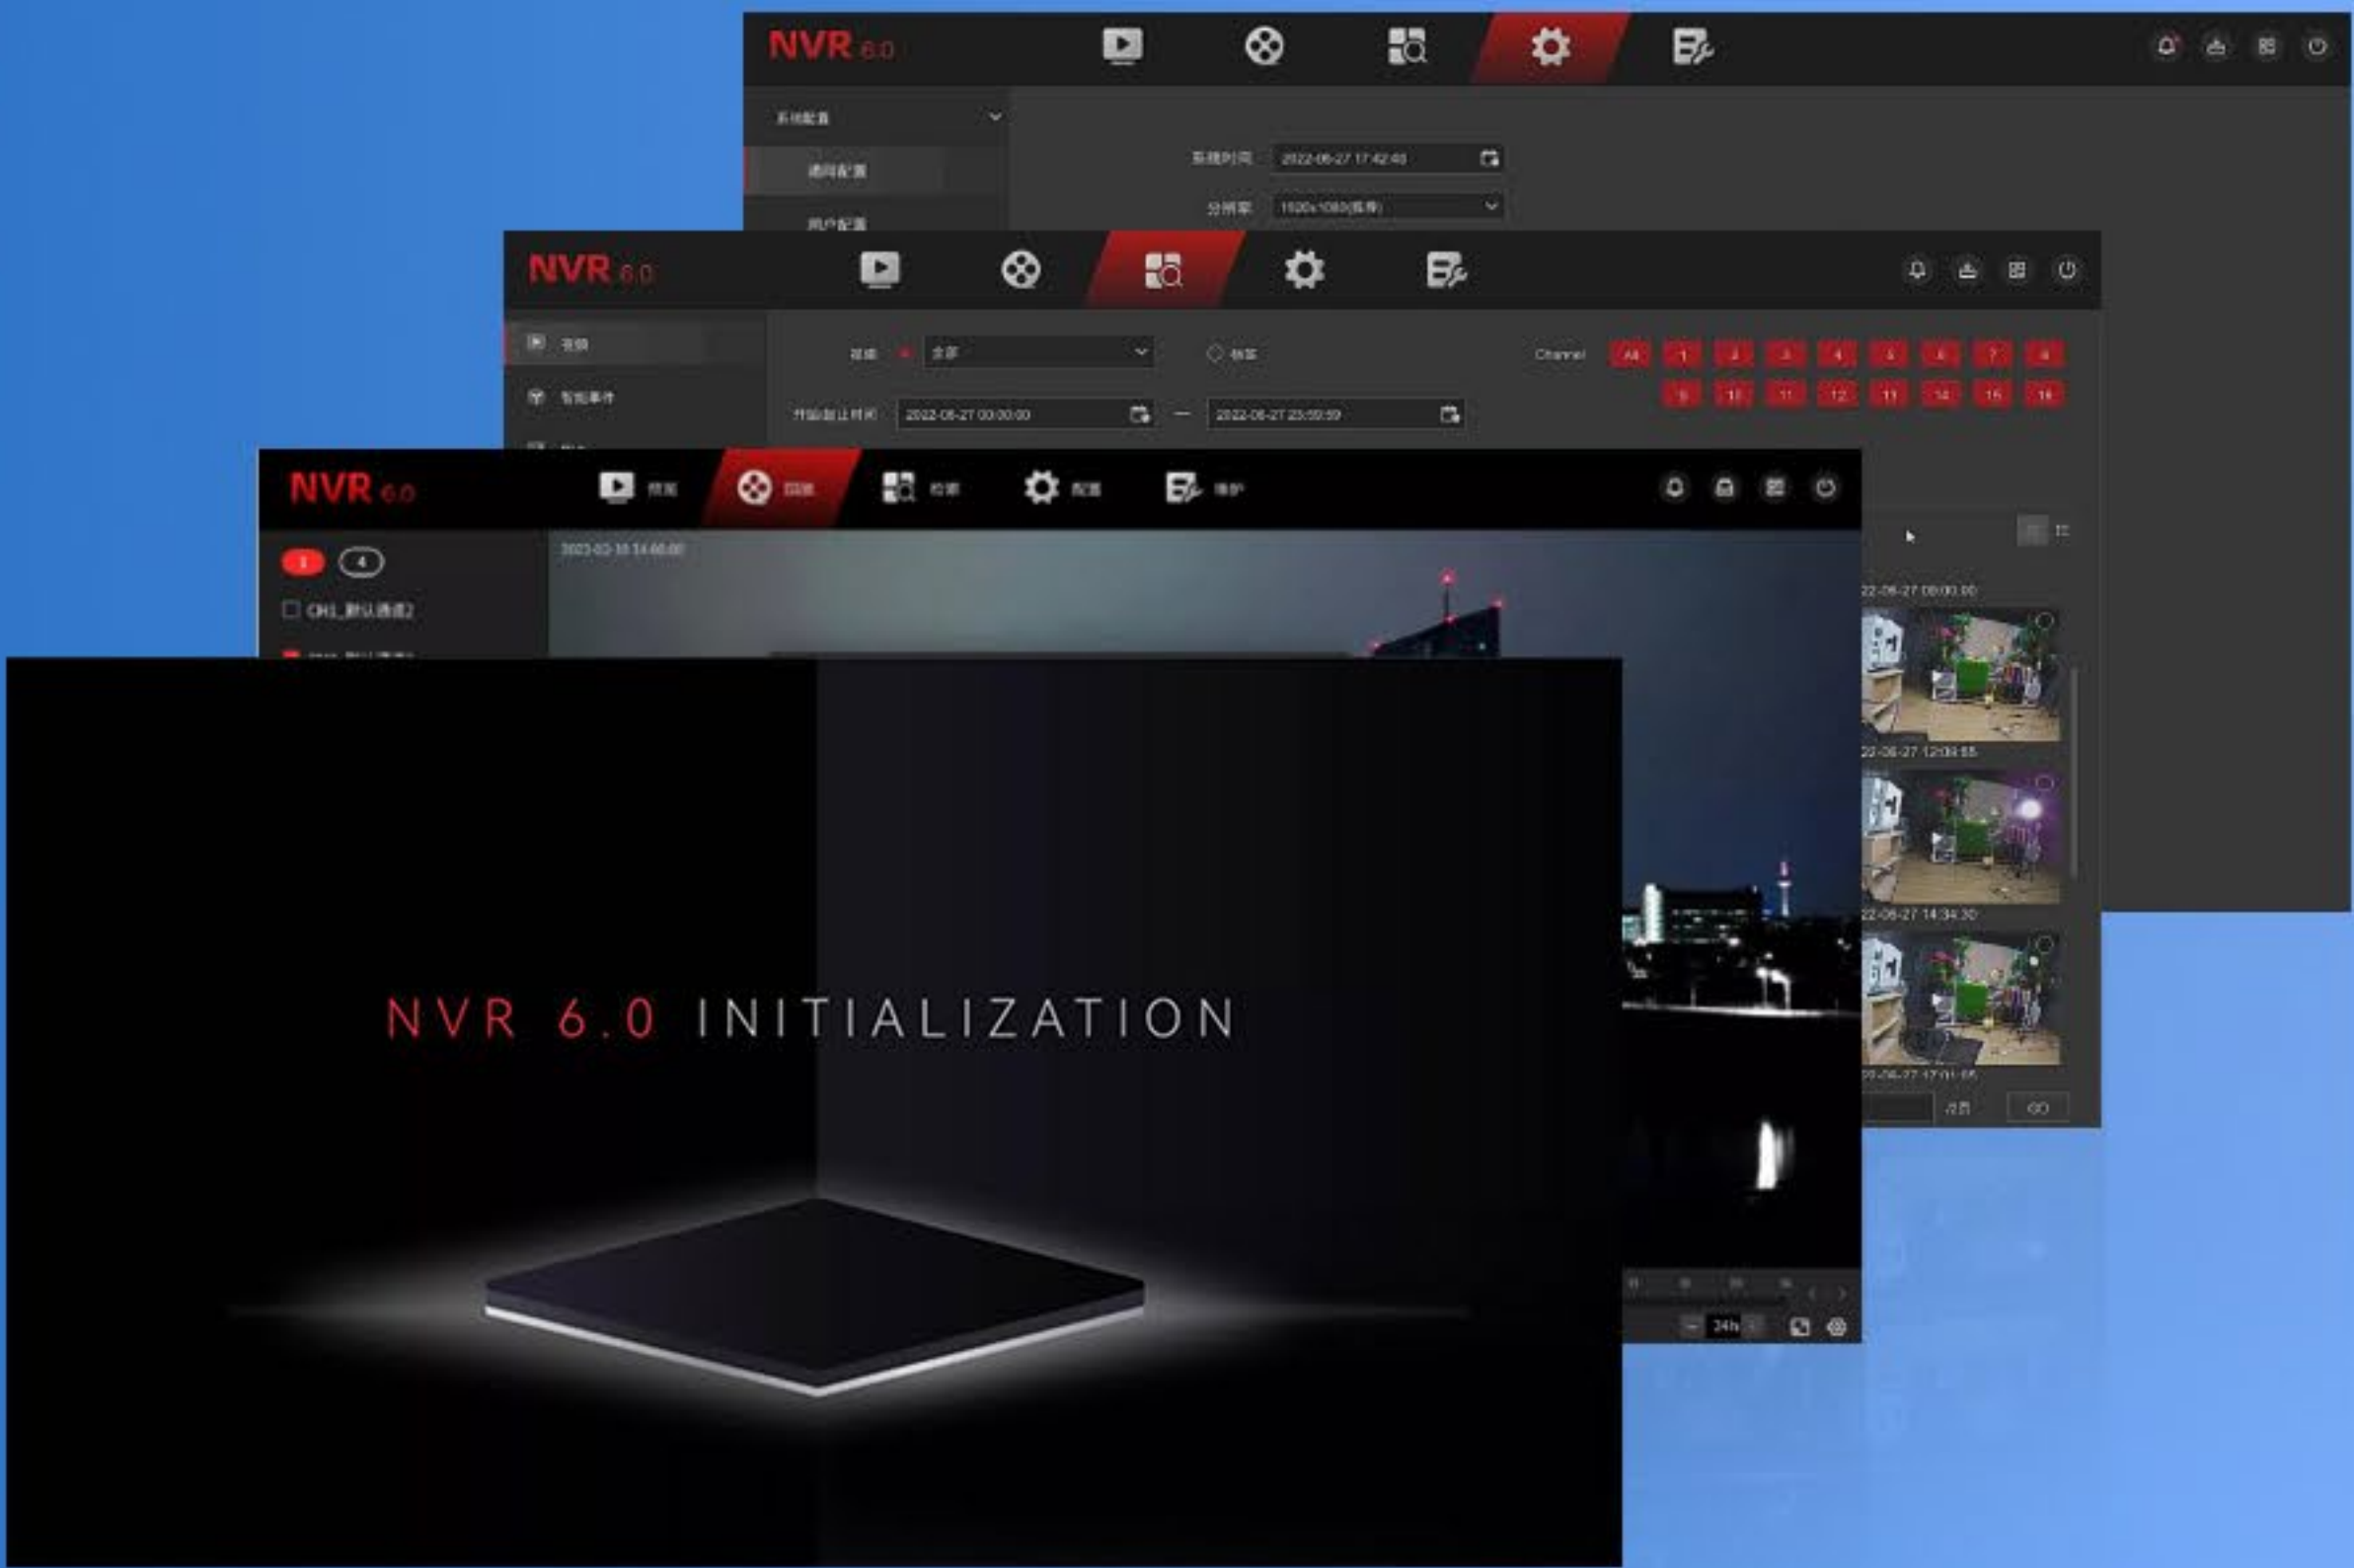

# NVR 6.0 New Version

Software·Simple Interface