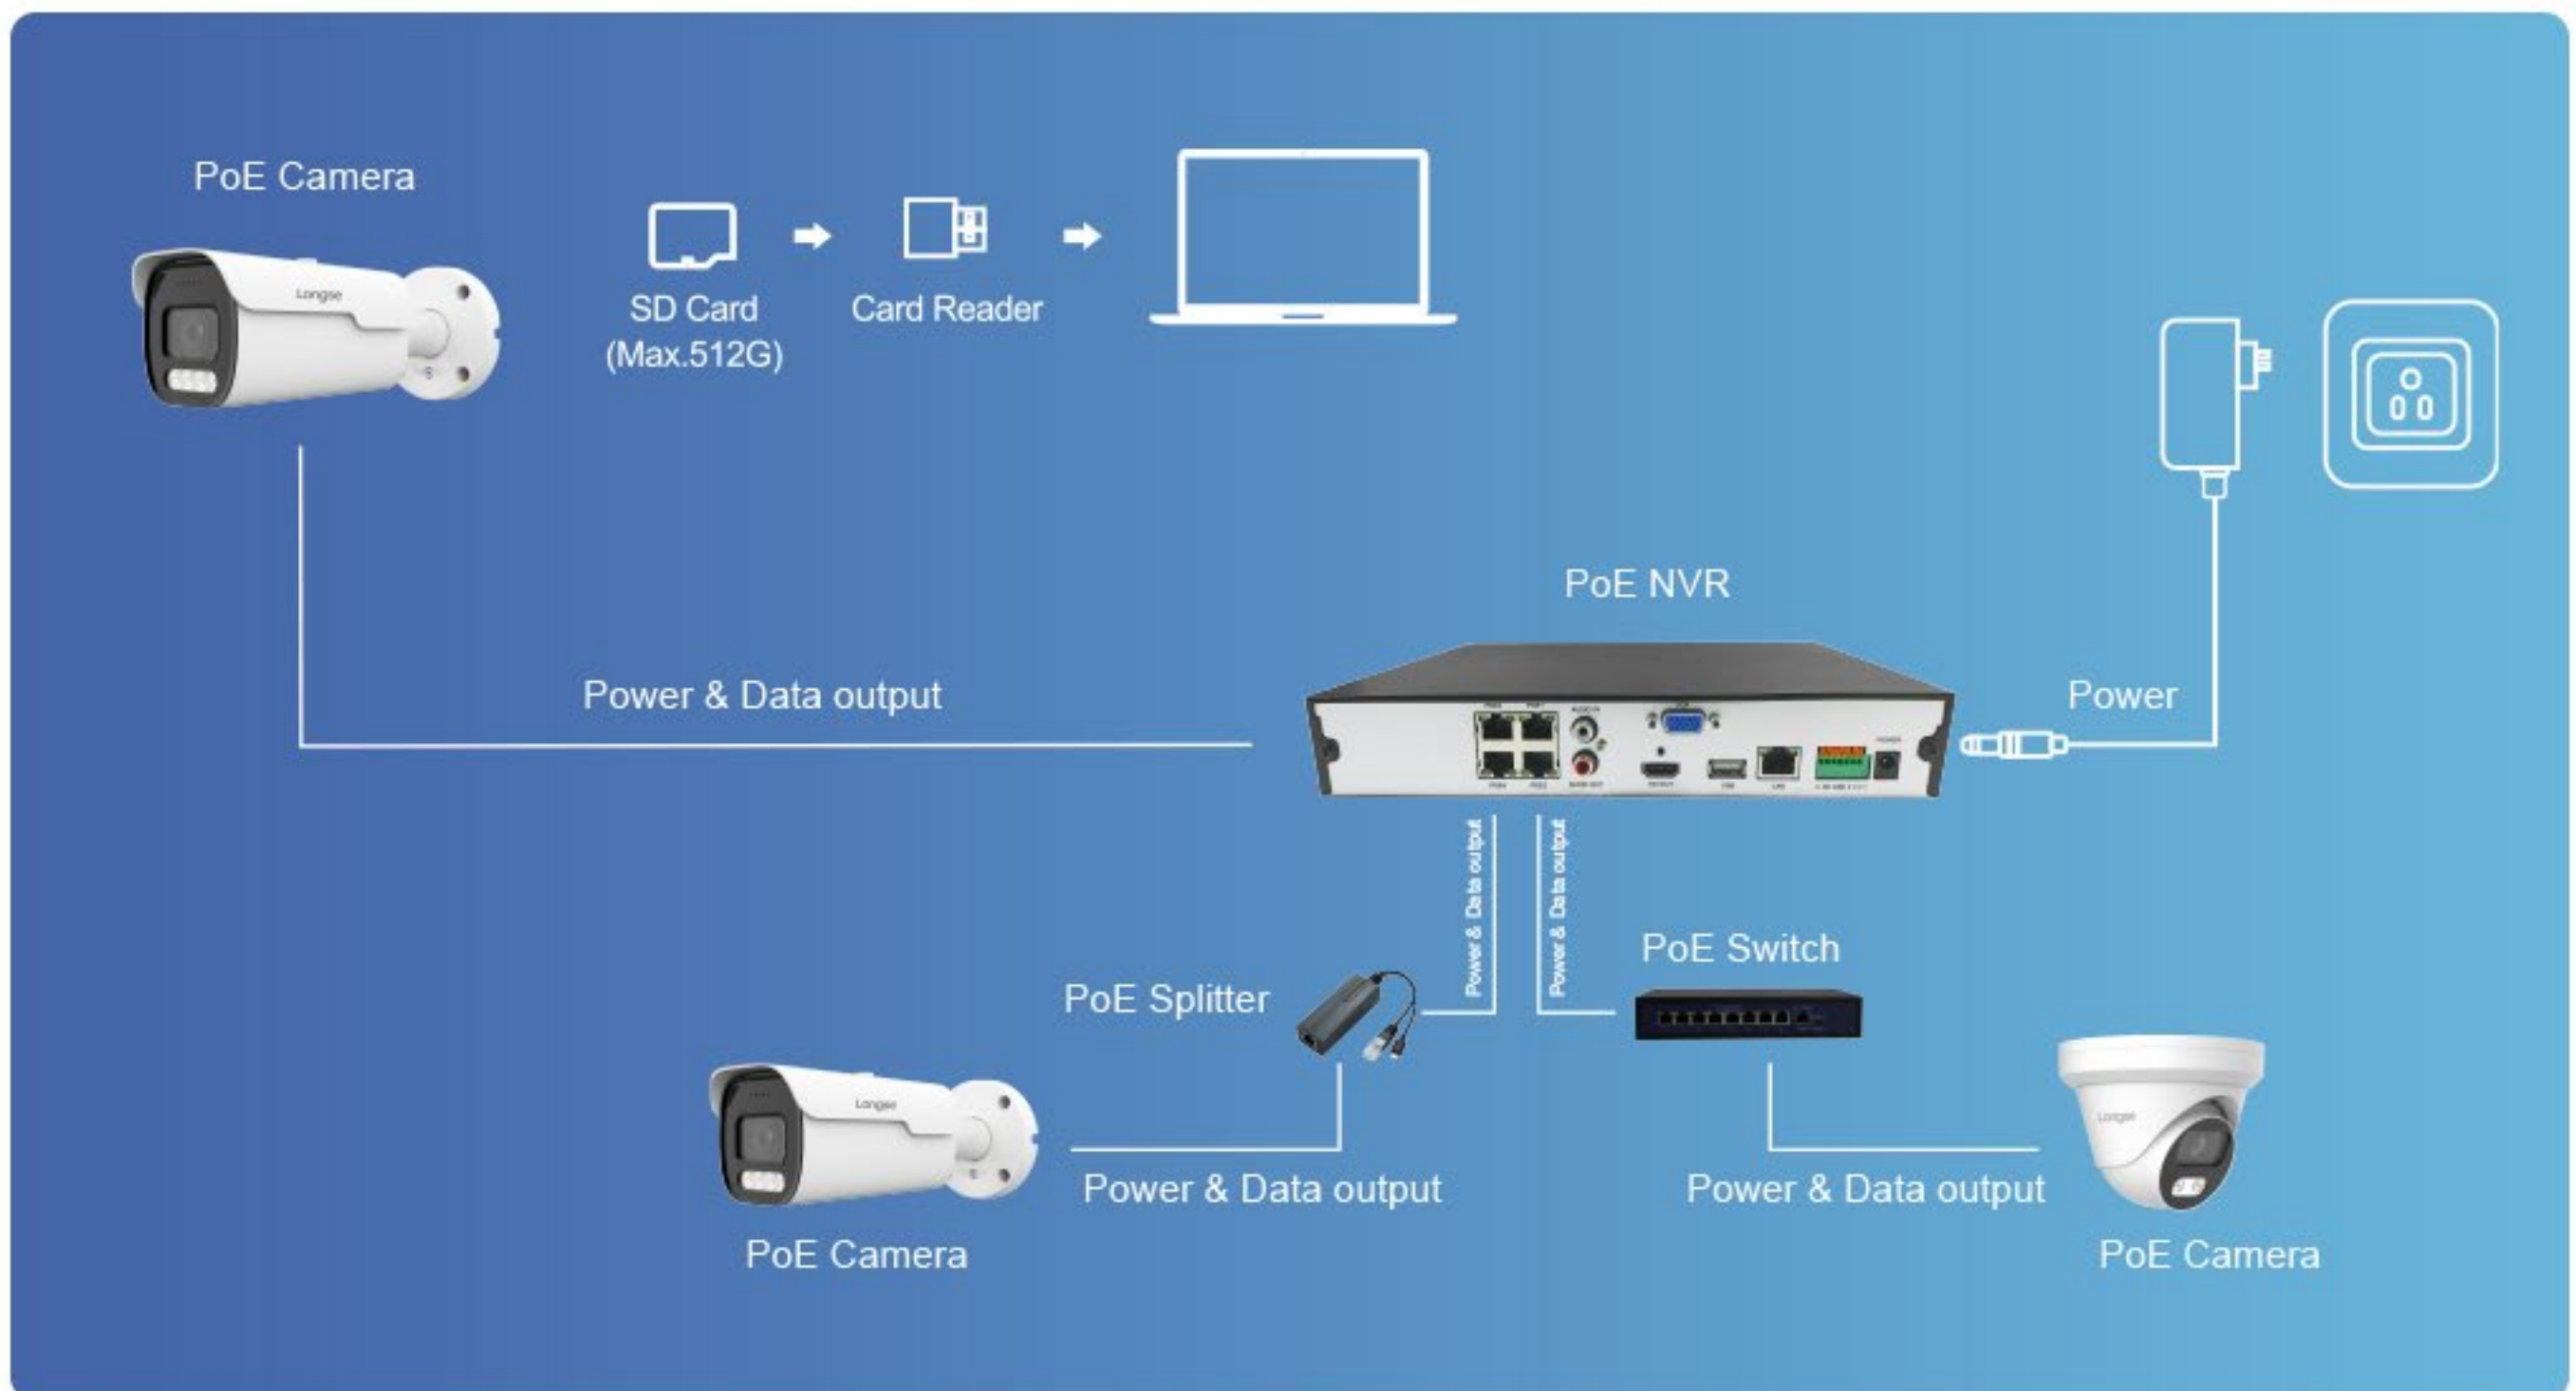

What is PoE used for?

Power over Ethernet (PoE) is a technology for implementing wired Ethernet local area networks (LANs) that enables the electrical current necessary for operating each device to be carried by Ethernet data cables instead of standard electrical power cords and wiring.

What are the benefits of PoE?

- 👍 Cost savings. One of the biggest advantages of PoE technology is cost savings.
- 👍 Enhanced flexibility and control.
- 👍 Robust, secure and reliable.