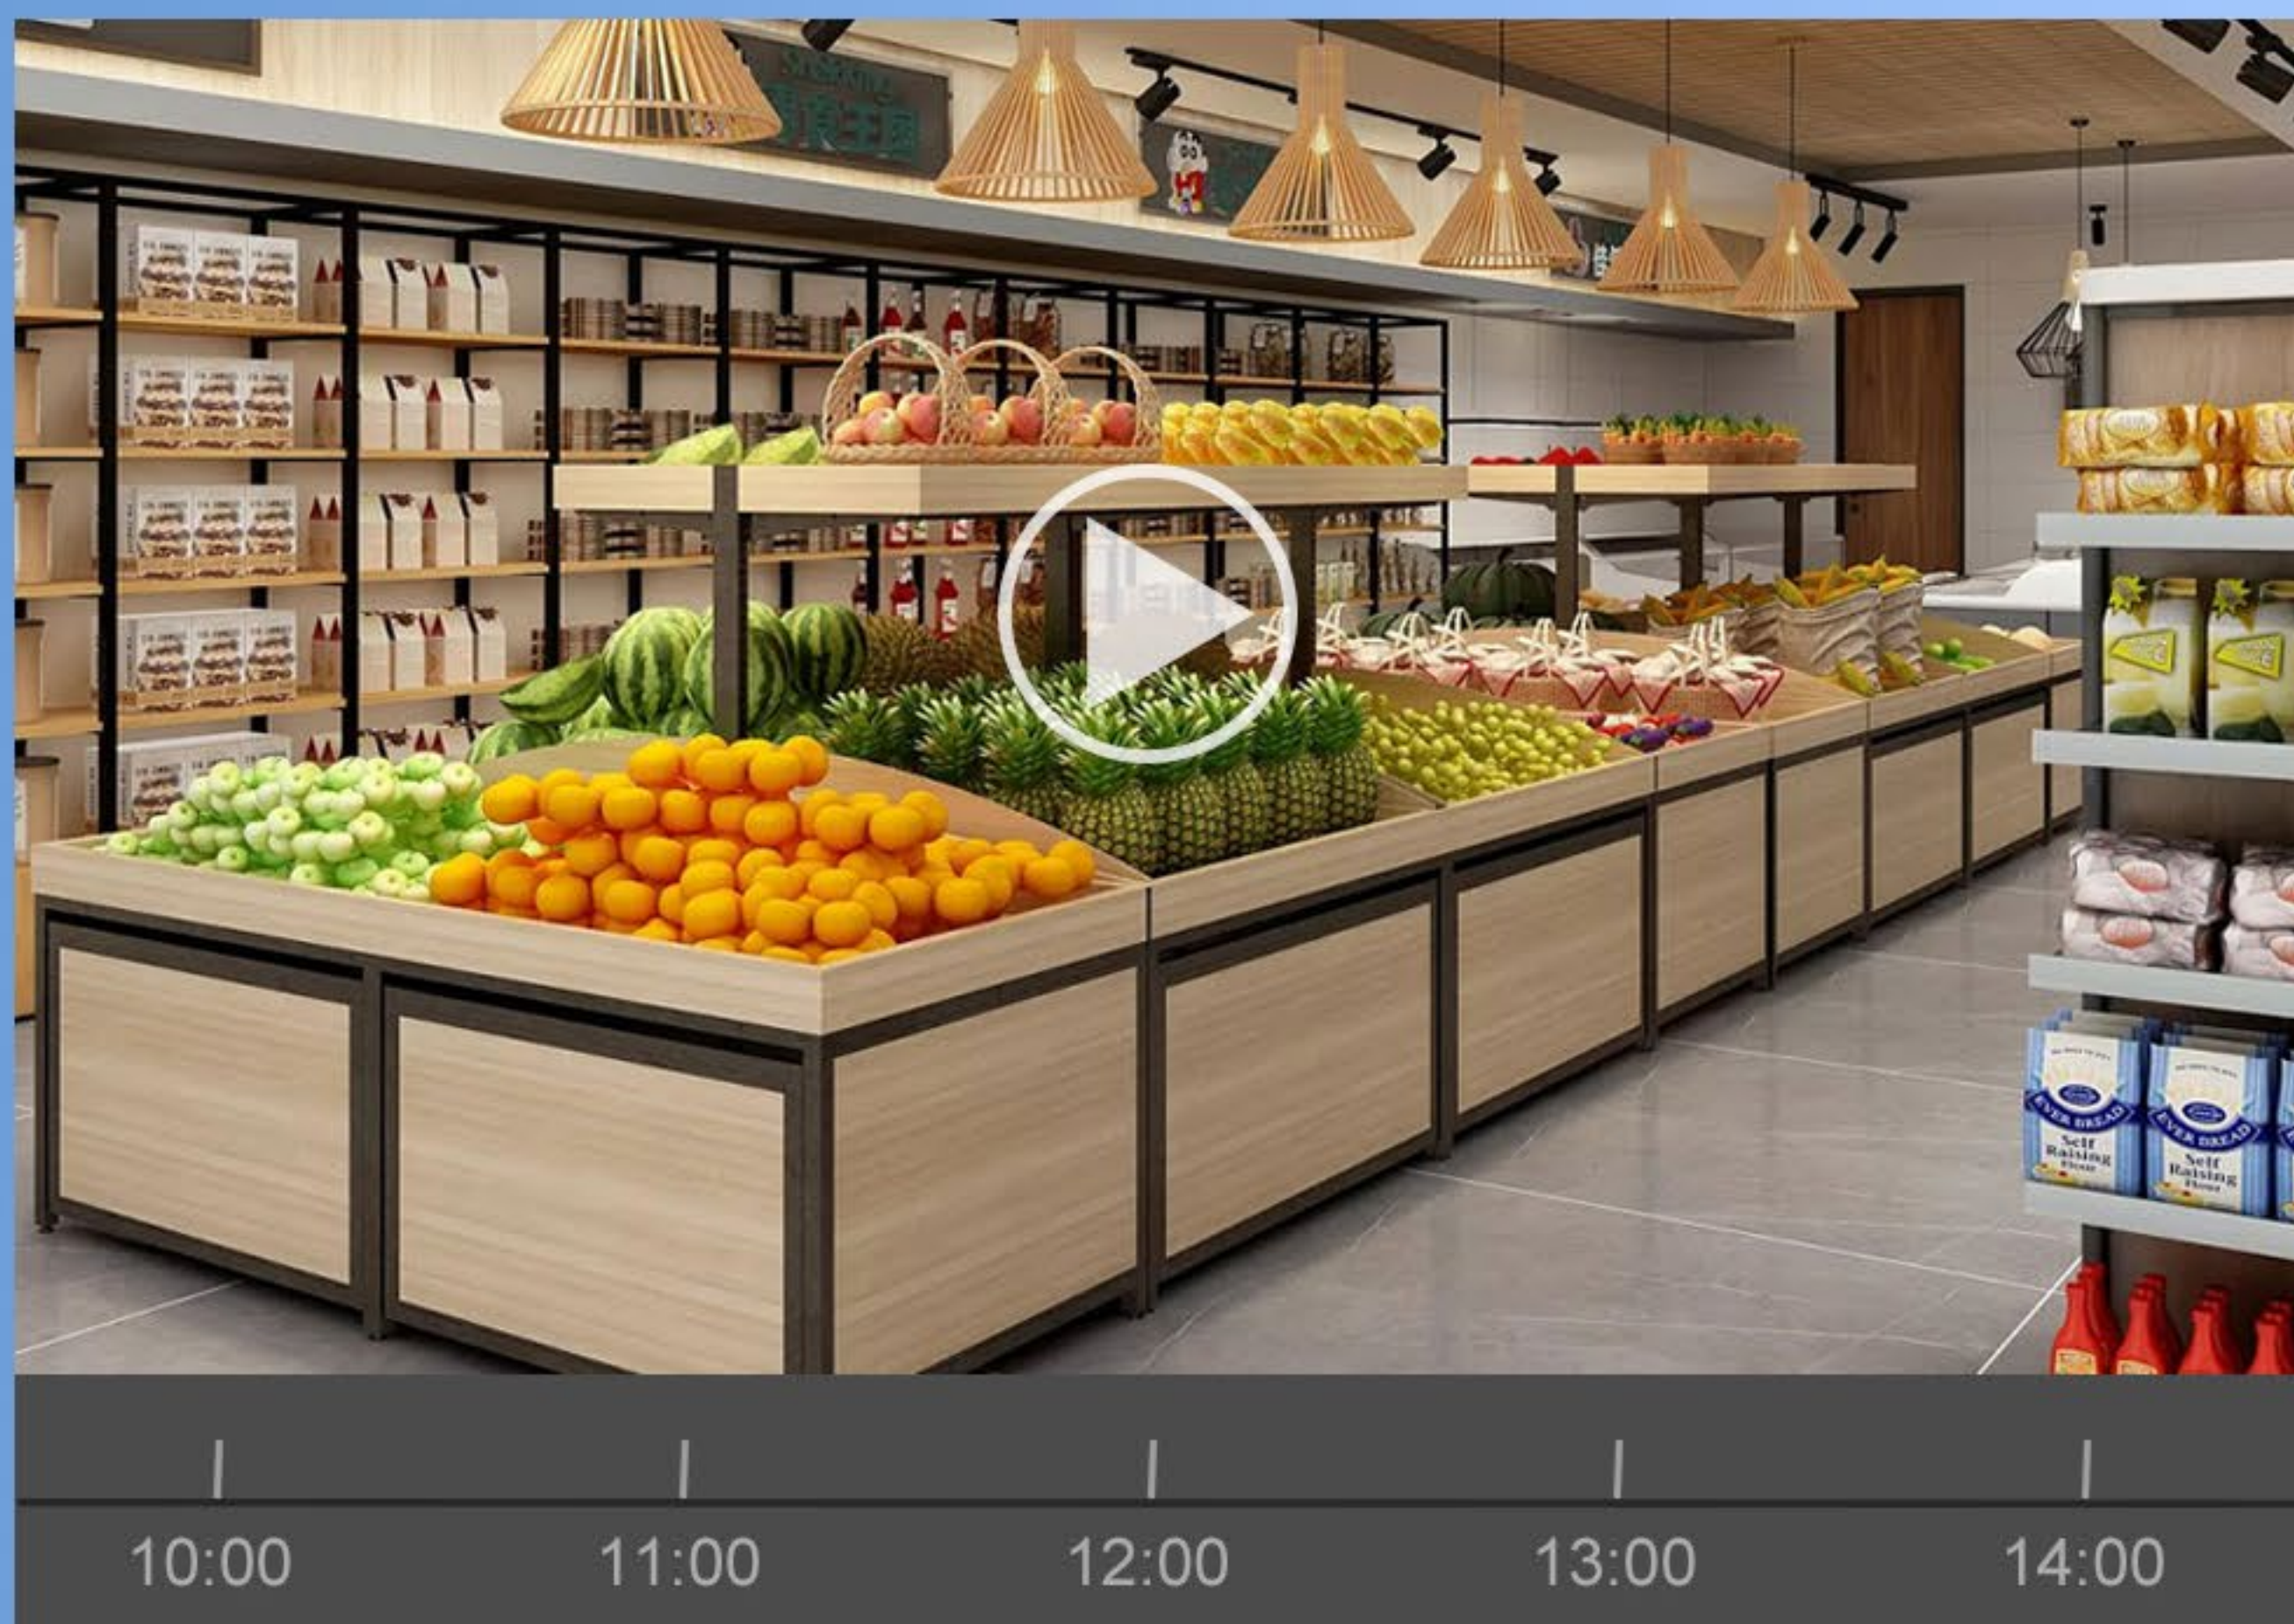

16CH Playback

Instant playback, general playback, event playback, tag playback, intelligent playback, external file playback, log playback