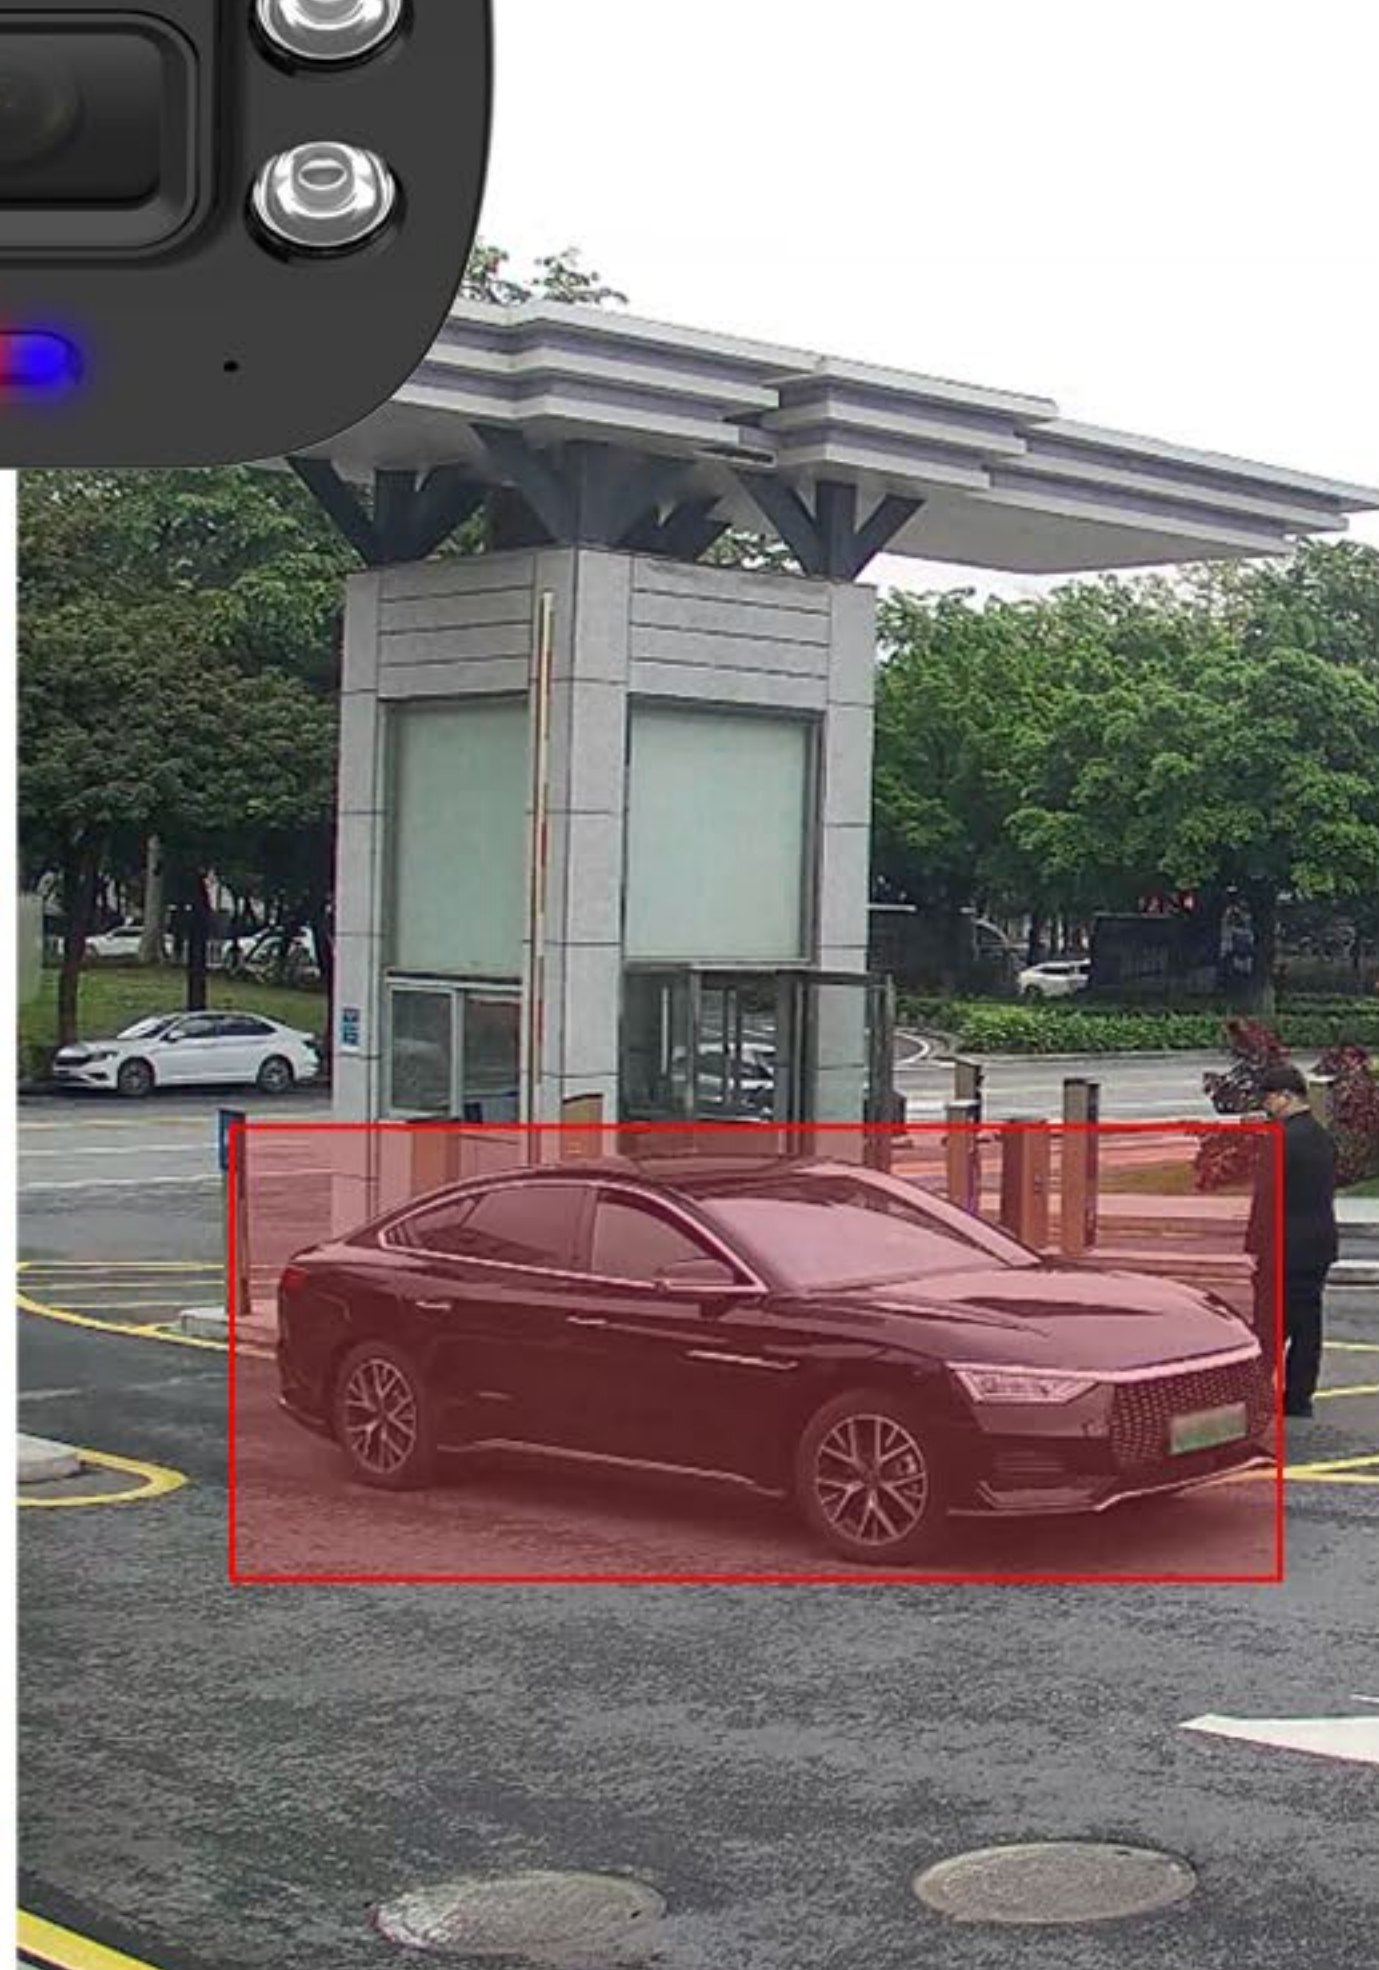

Longse

Active Deterrence IP Camera

Reject False Alarms

Human Detection

Alarm Triggered

Intrusion/Line Crossing/Wandering/
People Gathering Detection

Vehicle Detection

Alarm Triggered