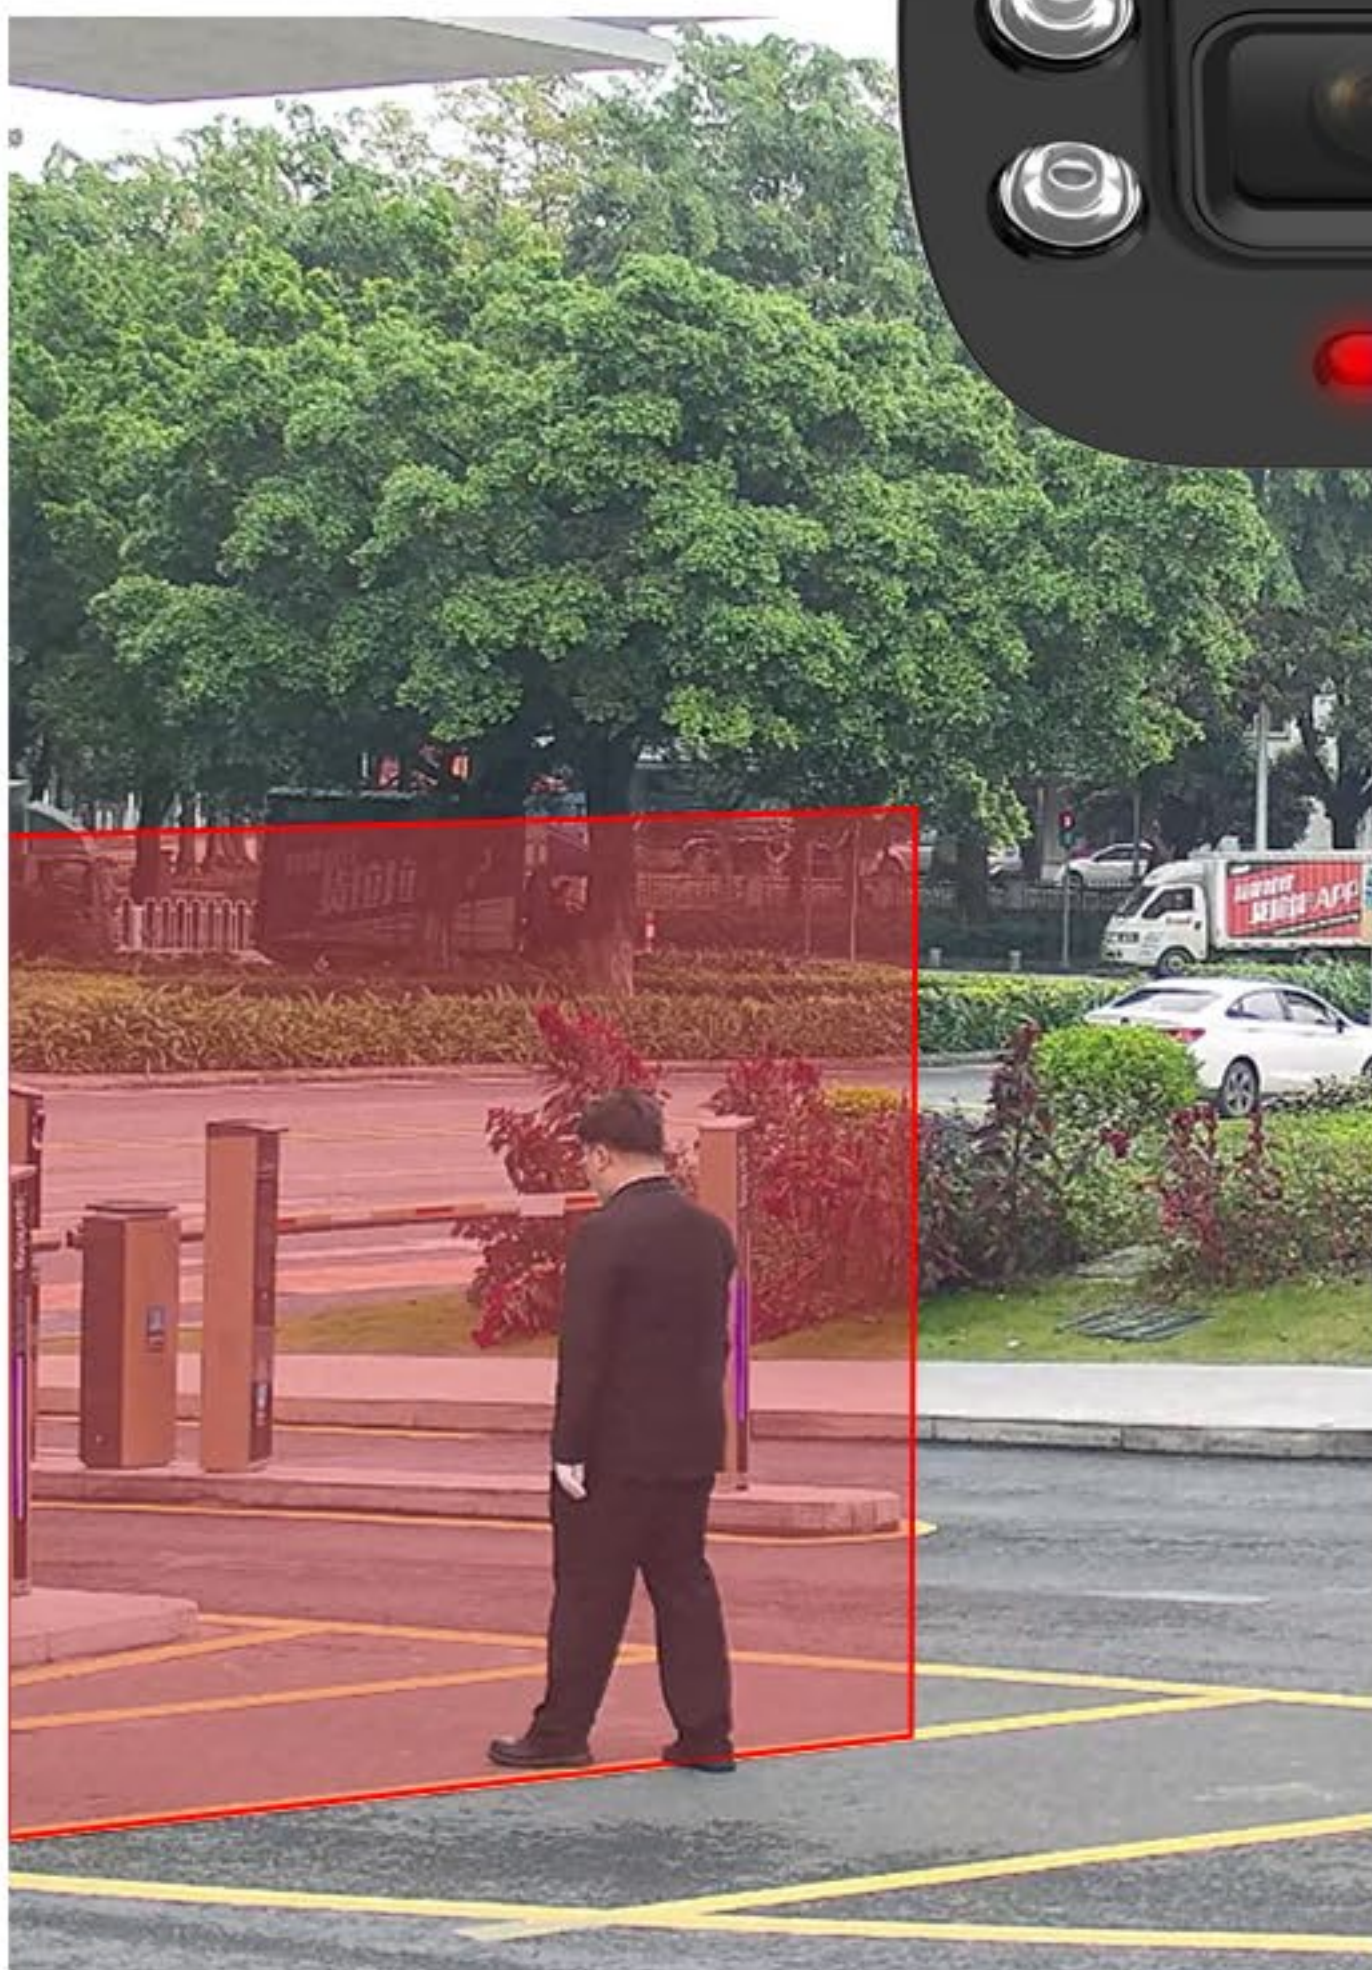

Longse

Active Deterrence IP Camera

Reject False Alarms

Human Detection

Alarm Triggered

Intrusion/Line Crossing/Wandering/
People Gathering Detection

Vehicle Detection

Alarm Triggered